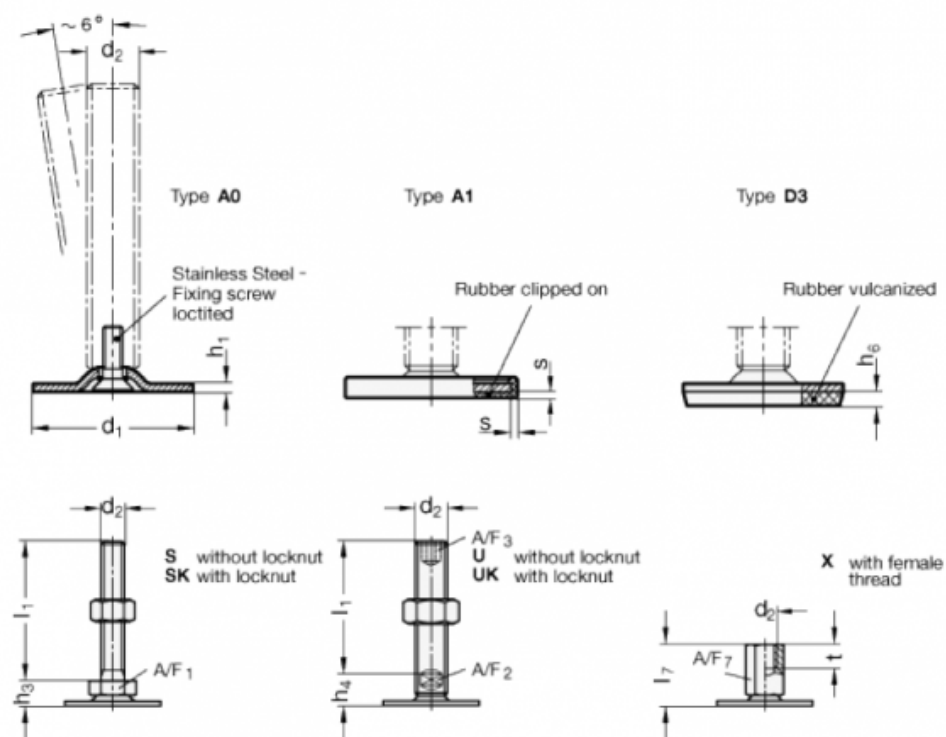

Data Sheet

Article number: 204050M840A3S

Description: E+G levelling foot
GN 40-50-M8-40-A3-S

Note: S Without nut, External hexagon at the bottom

Measures

| | |
|------|-------|
| A/F1 | = 17 |
| d1 | = 50 |
| d2 | = M8 |
| h1 | = 2.5 |
| h3 | = 11 |
| h6 | = 4 |
| l1 | = 40 |
| s | = |